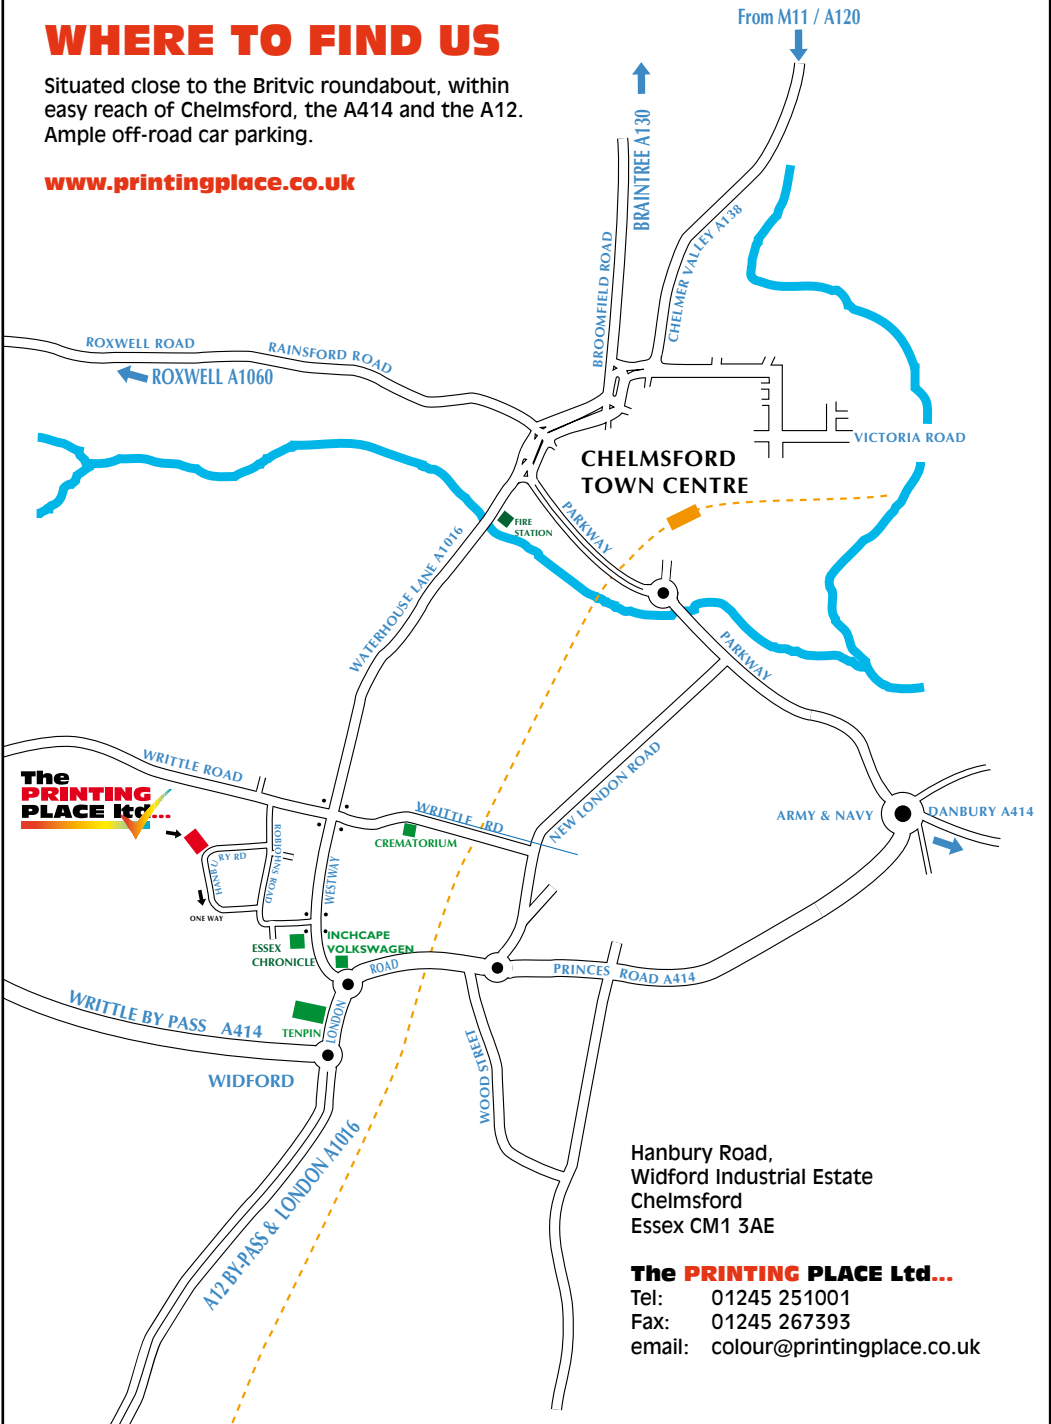

# WHERE TO FIND US

Situated close to the Britvic roundabout, within easy reach of Chelmsford, the A414 and the A12. Ample off-road car parking.

[www.printingplace.co.uk](http://www.printingplace.co.uk)

Hanbury Road,  
Widford Industrial Estate  
Chelmsford  
Essex CM1 3AE